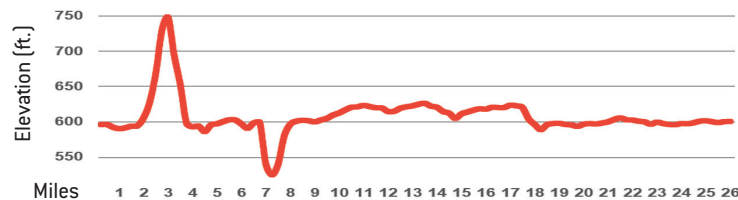

Relay Exchange Locations

- **R1** Washington Blvd. & W. Lafayette
- **R2** W. Warren & Trumbull
- **R3** Russell St. & Alfred St.
- **R4** E. Lafayette / DCFC Fieldhouse

2025 MARATHON TEAM RELAY COURSE

★ Detroit, Michigan, USA

START LINE
W. Fort St. & 3rd Ave.

FINISH LINE
Woodward & Congress

Windsor, Ontario, Canada

Legend

- # Mile Markers
- Fluid Stations
- Medical Stations
- Course Nutrition
- Expo (Huntington Place)
- CONQUERED After Party
- DMC DETROIT MEDICAL CENTER
- msufcu
- R# Relay Exchange

Download Our App

- Maps of each course
- Results and Updates
- Photos and info around race weekend

Detroit Marathon Elevation

All courses are pending USATF certification and city approval and are subject to change.